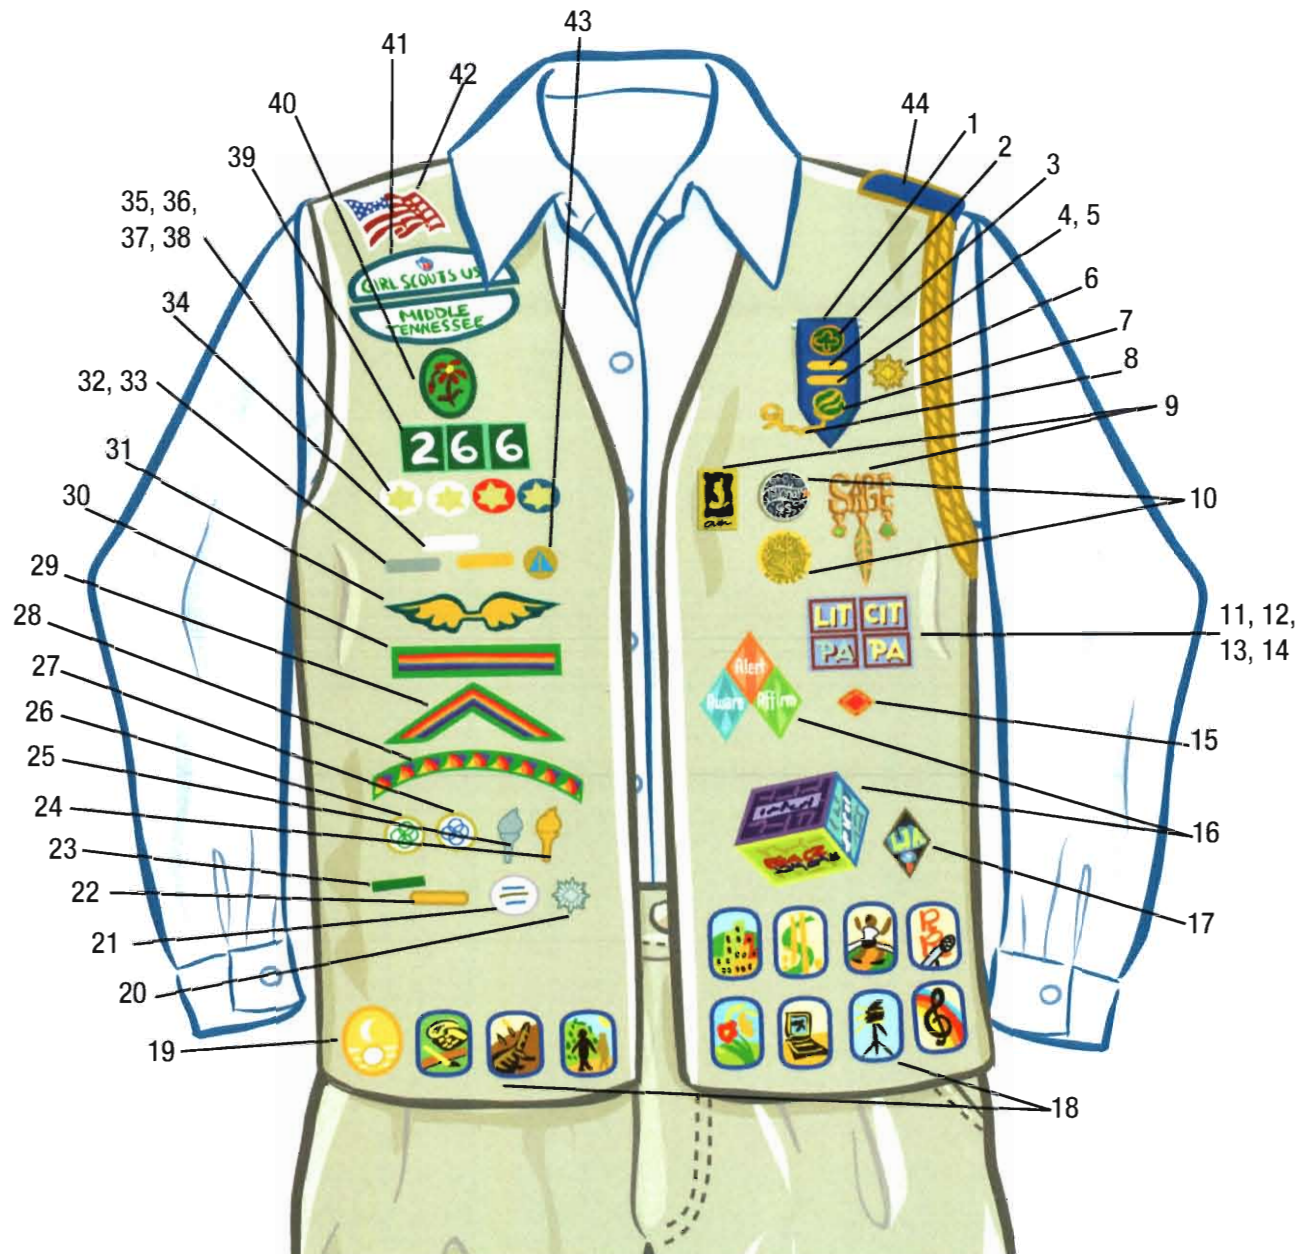

Girl Scout Senior / Ambassador

1. Cadette/Senior/Ambassador Insignia Tab
2. World Trefoil Pin
3. Leader in Training Pin
4. Counselor In Training Pin
5. Counselor in Training II Pin
6. Girl Scout Gold Award
7. Girl Scout Pin (contemporary or traditional)
8. Membership Numeral Guard
9. Ambassador Journey Award Pin or Patch
10. Senior Journey Award Pin or Patch
11. Leader in Training Award
12. Counselor in Training Award
13. Senior Program Aide Award
14. Cadette Program Aide Award
15. Cookie Sale Activity Pin
16. Cadette Journey Award Patch Set
17. Cadette Leadership in Action Award (LIA) Patch
18. Interest Project Awards
19. From Dreams to Reality Award Patch
20. Girl Scout Silver Award
21. Career Exploration Pin
22. Senior Troop Assistant Pin
23. Community Service Bar
24. Senior Leadership Pin
25. Cadette Leadership Pin
26. Cadette Challenge Pin
27. Senior Challenge Pin
28. Bridge to Ambassador Girl Scouts Award
29. Bridge to Senior Girl Scouts Award
30. Bridge to Cadette Girl Scouts Award
31. Brownie Wings
32. Cadette Program Aide Pin
33. Senior Program Aide Pin
34. Personalized ID Pin
35. Membership Star
36. Disc for Membership Star - White
37. Disc for Membership Star - Red
38. Disc for Membership Star - Blue
39. Iron-On Troop Numerals
40. Troop Crest
41. Girl Scout Council Identification Set
42. Wavy American Flag Patch
43. Safety Award Pin
44. Patrol Leader's Cord

Girl Scout Cadettes, Seniors and Ambassadors can wear a vest or sash